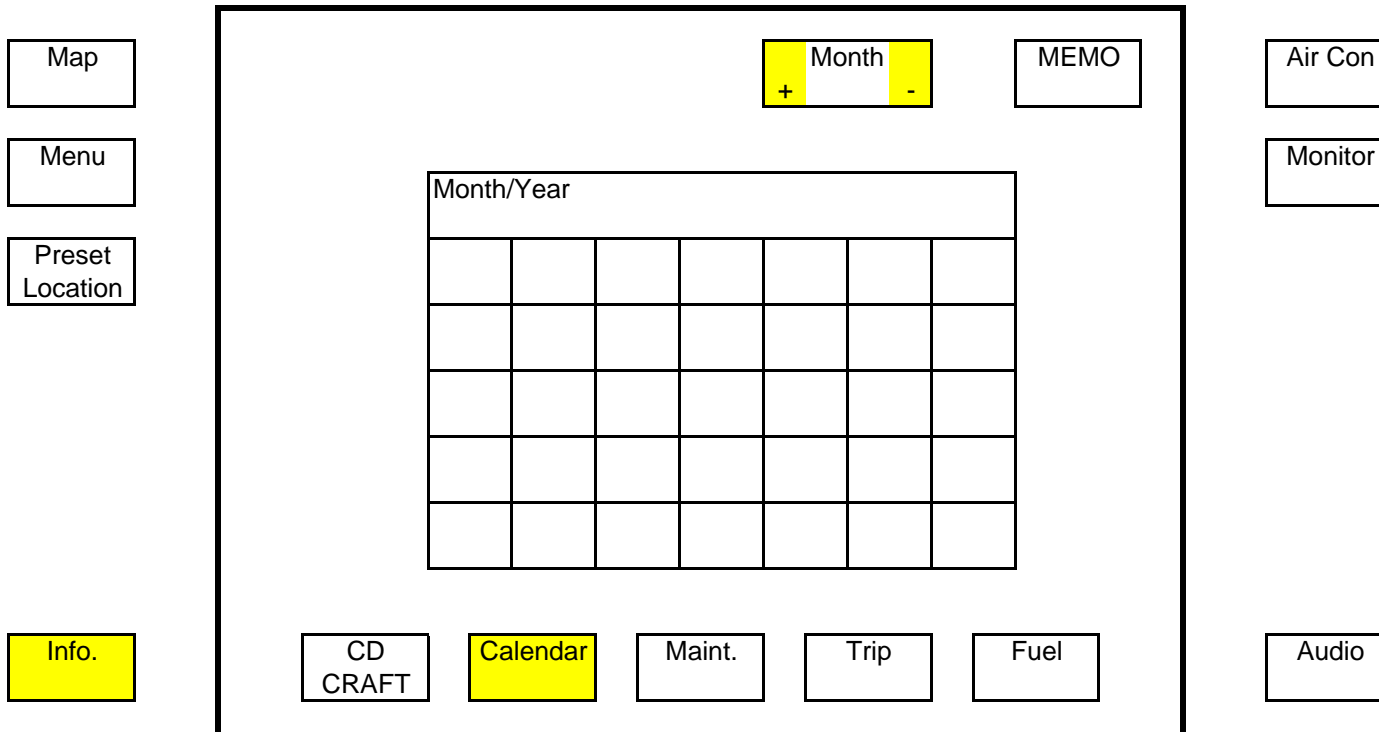

To set alarm, press "MEMO" then select MONTH by pressing + or -
Note: The MEMO function will not appear unless the vehicle is stationary.
Note: "CD CRAFT" is not available.