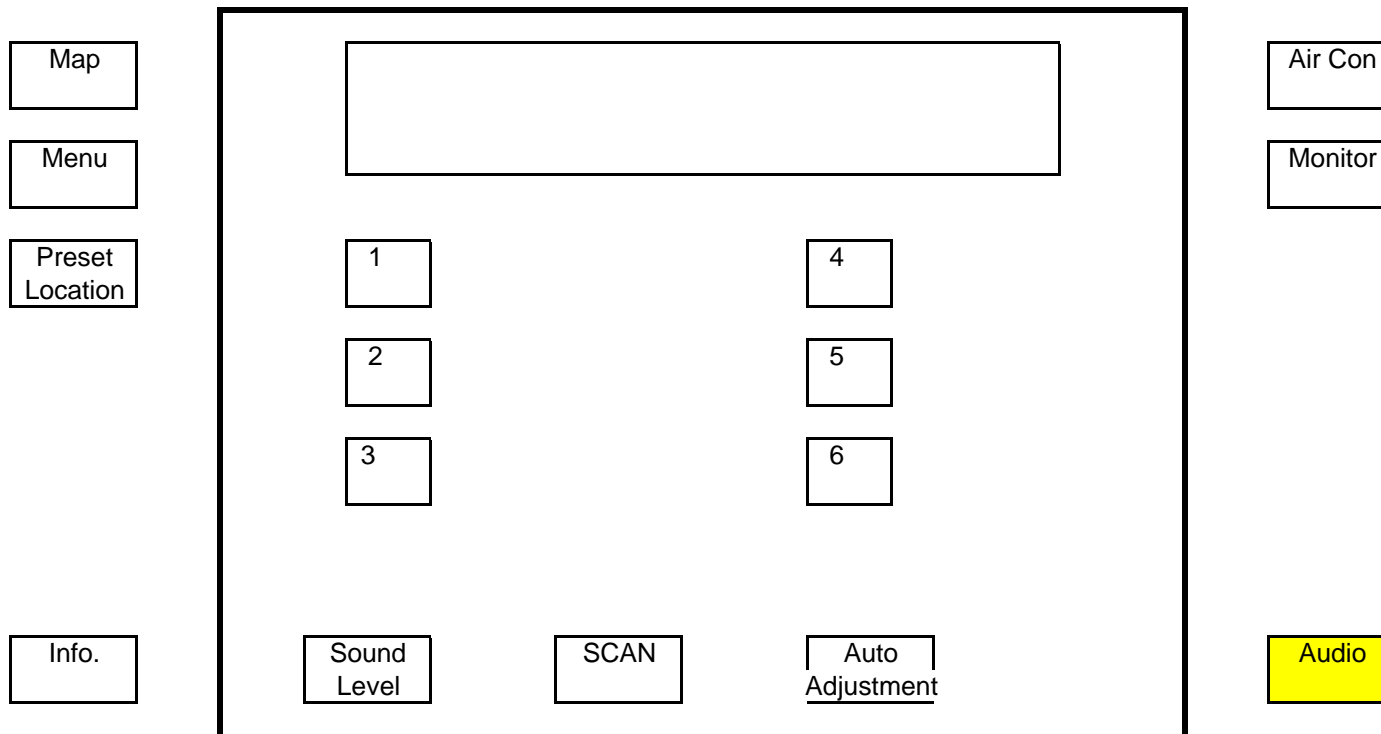

- To "preset" a station, tune in to selected frequency and press and hold on selected button.
- For radios fitted with a 10mhz expander box, add 20mhz to the displayed frequency to determine the actual radio frequency.