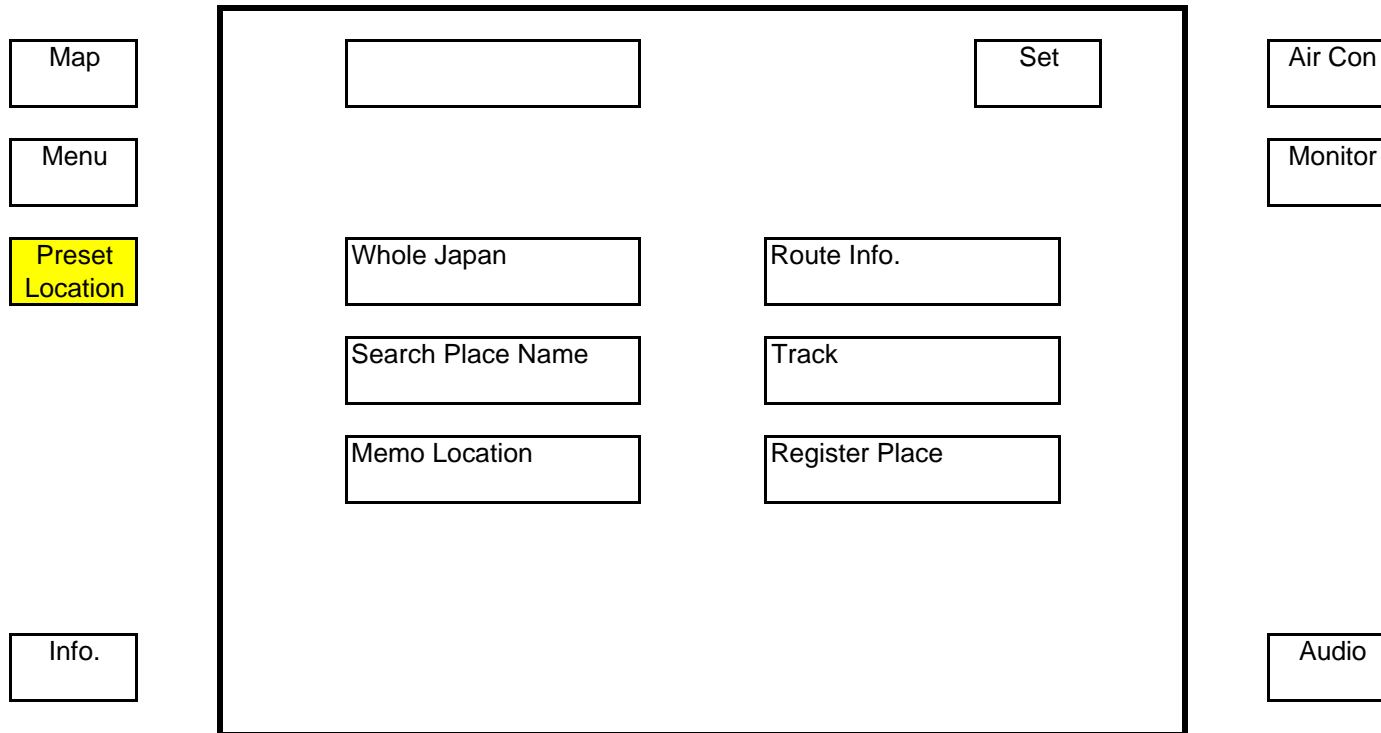

GPS TV does not work for Australia.