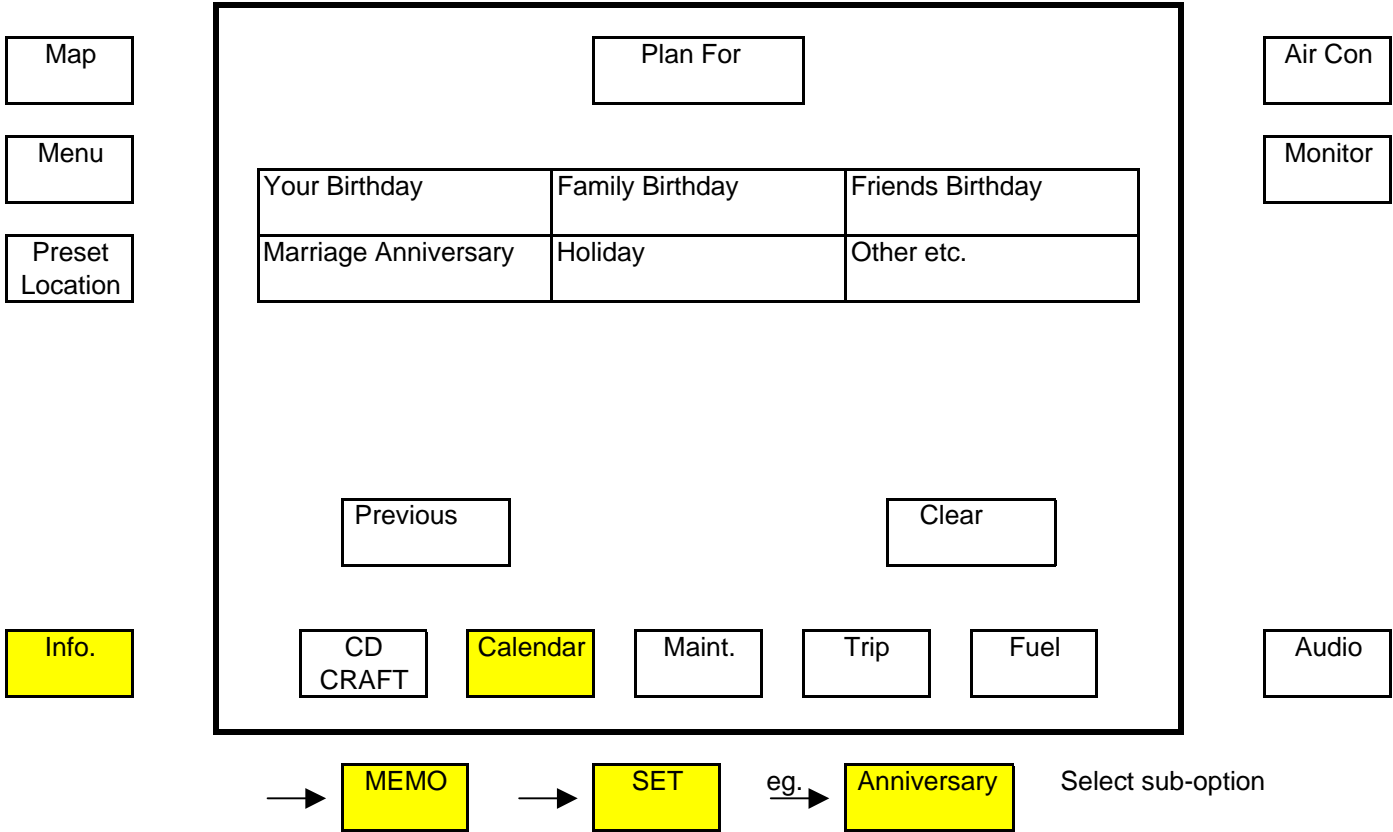

Map

Menu

Preset
Location

Info.

CD
CRAFT

Calendar

Maint.

Trip

Select DAY by pressing + or -

→ MEMO → SET → → Once set, the screen will produce an alarm on the day with the selected reminder message.

Map

Menu

Preset
Location

Info.

Reset	Engine oil	(x10,000 km)
	0.1 0.5	1 1.5
Reset	Oil Filter	(x10,000 km)
	0.1 0.5	1 1.5
Reset	Tyres	(x10,000 km)
	0.1 0.5	1 1.5
Reset	Months	(months)
	0 6	12

CD CRAFT Calender **Maint.** Trip Fuel

Air Con

Monitor

Audio

Note: The "SET" function will not appear unless the vehicle is stationary.

- To clear any maintenance schedule, press and hold the "Set" button for 3 seconds.
- To set any maintenance schedule reminder, press and hold the "Set" button for 3 seconds then press the "Set" button again to move indicator up. Stop to set.
- The indicator bars in orange will move up and sound a reminder when reached to the end of the preset time/distance.

Monitor

Audio

Reset

If the "Reset" is press for 3 seconds, it will reset the Current Trip to "0"

Map

Menu

Preset
Location

Info.