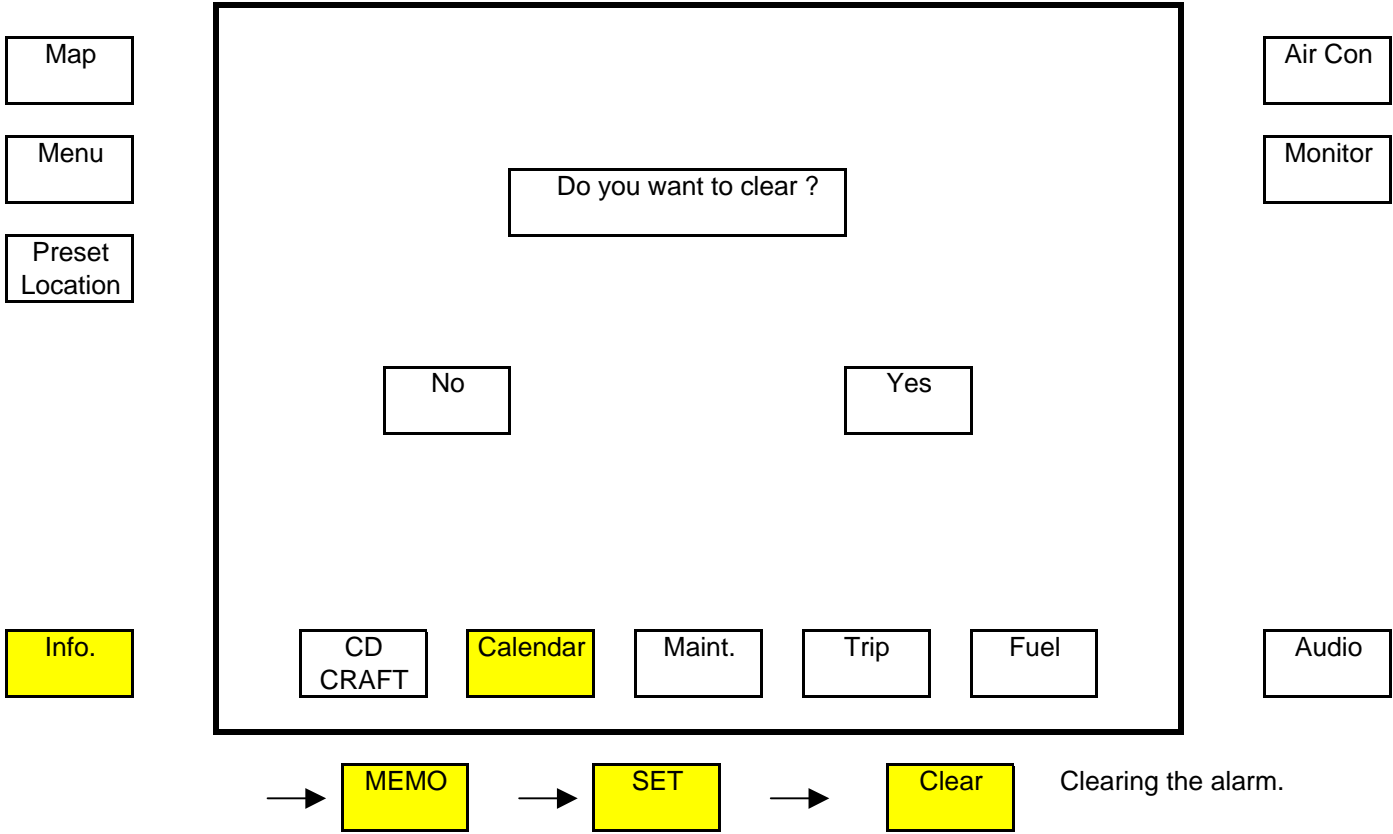

Fuel

Air Con

Monitor

Audio

Day
+ -

SET

Month/Year

→ MEMO

Select DAY by pressing + or -

→ MEMO → SET → → Once set, the screen will produce an alarm on the day with the selected reminder message.

Map

Menu

Preset
Location

Info.

Reset	Engine oil	(x10,000 km)
	0.1 0.5	1 1.5
Reset	Oil Filter	(x10,000 km)
	0.1 0.5	1 1.5
Reset	Tyres	(x10,000 km)
	0.1 0.5	1 1.5
Reset	Months	(months)
	0 6	12

CD CRAFT Calender **Maint.** Trip Fuel

Air Con

Monitor

Audio

Note: The "SET" function will not appear unless the vehicle is stationary.

- To clear any maintenance schedule, press and hold the "Set" button for 3 seconds.
- To set any maintenance schedule reminder, press and hold the "Set" button for 3 seconds then press the "Set" button again to move indicator up. Stop to set.
- The indicator bars in orange will move up and sound a reminder when reached to the end of the preset time/distance.

Monitor

Audio

Reset

If the "Reset" is press for 3 seconds, it will reset the Current Trip to "0"

Map

Menu

Preset
Location

Info.