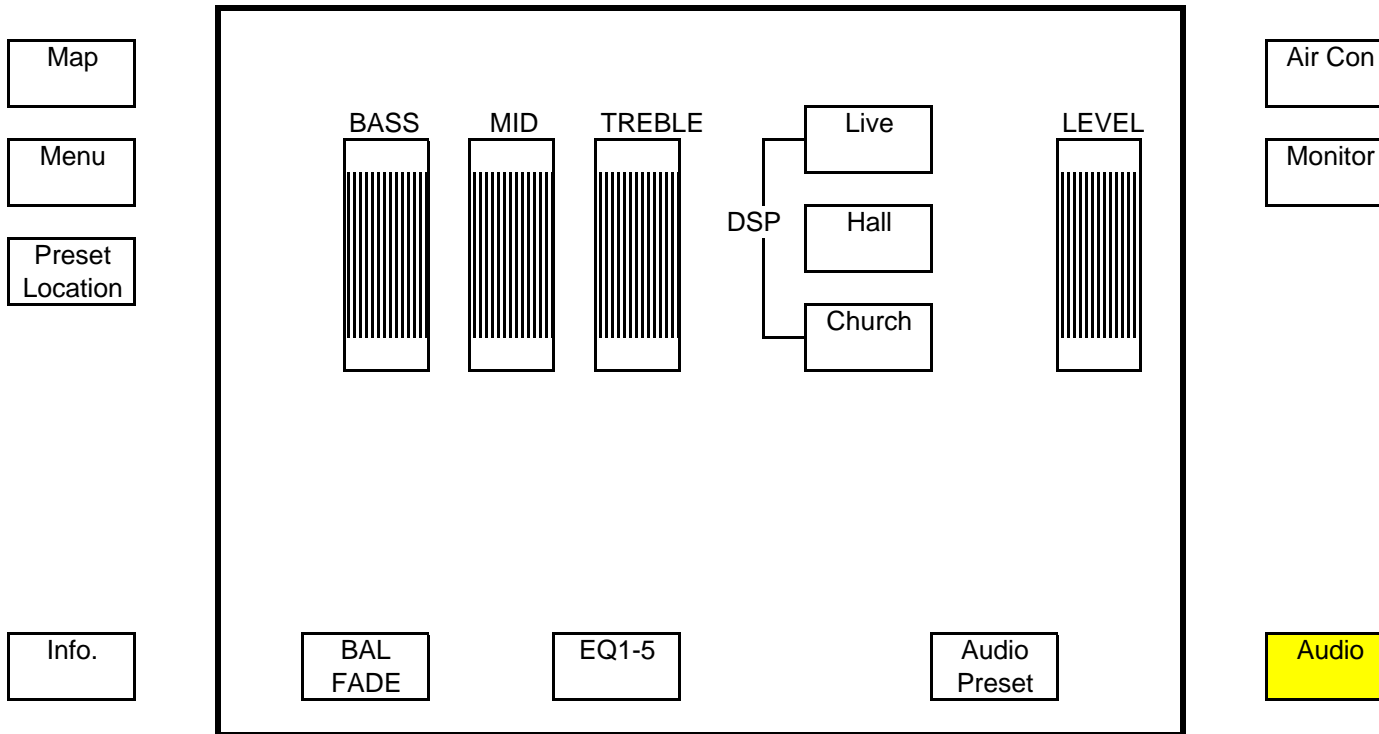

→ **Sound Level**

Note: Same screen available for CD or tape.
 Press DSP selection once for ON, press again for OFF.
 Press EQ to select preset tone (1 to 5 presets).
 LEVEL is to adjust the level of DSP

Monitor

Audio

Reset

If the "Reset" is press for 3 seconds, it will reset the Current Trip to "0"

Map

Menu

Preset
Location

Info.