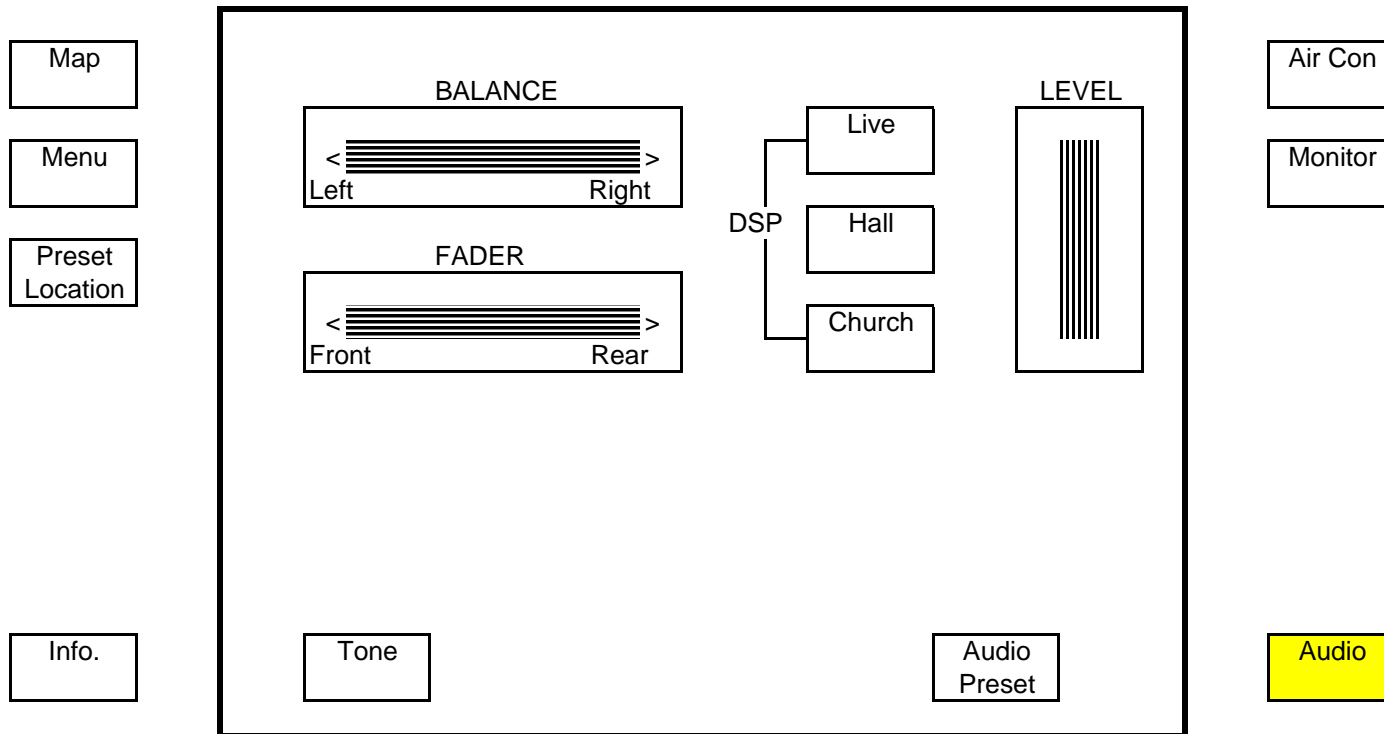

→ **Sound Level**

Note: Same screen available for CD or tape.
 Press DSP selection once for ON, press again for OFF.
 Press EQ to select preset tone (1 to 5 presets).
 LEVEL is to adjust the level of DSP

Monitor

Audio

Reset

If the "Reset" is press for 3 seconds, it will reset the Current Trip to "0"

Map

Menu

Preset
Location

Info.