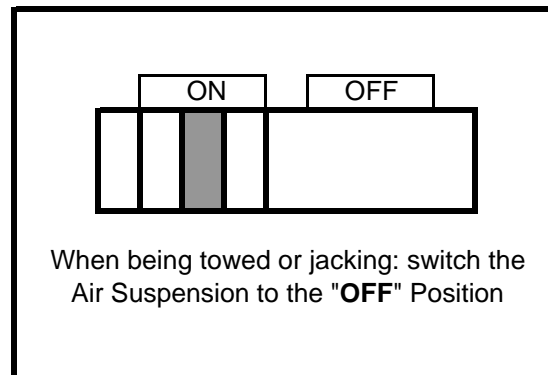

Preset
Location

Info.

Air Con

Monitor

Audio

Monitor

Switch in the left hand side of boot for vehicles with Air Suspension

Boot