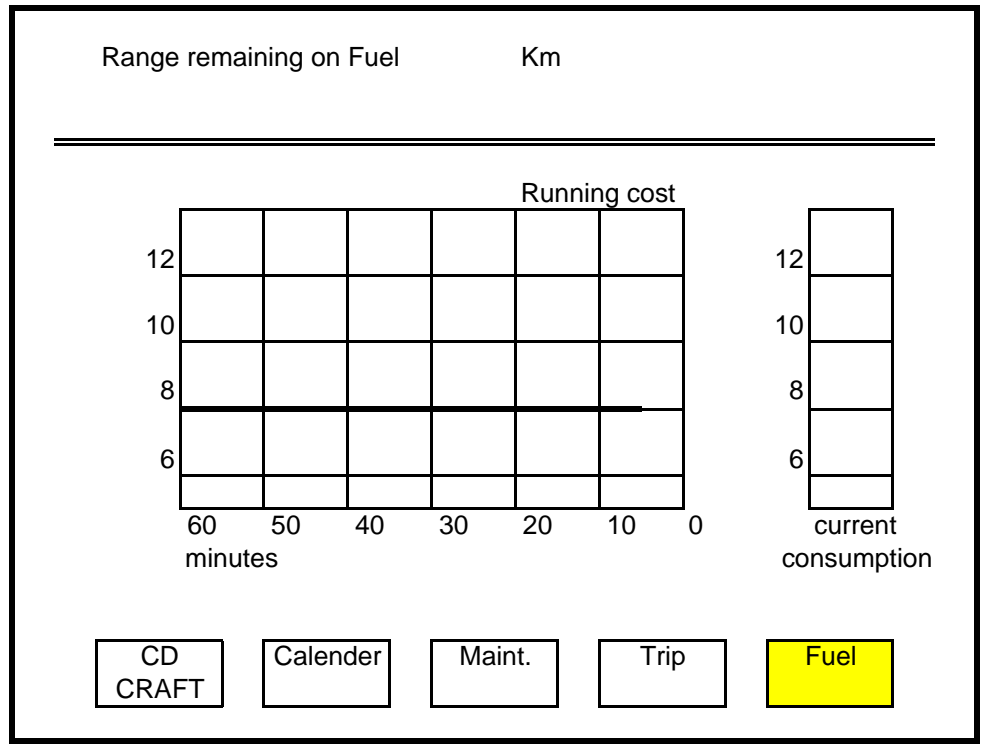

Monitor

Audio

Reset

If the "Reset" is press for 3 seconds, it will reset the Current Trip to "0"

Map

Menu

Preset
Location

Info.