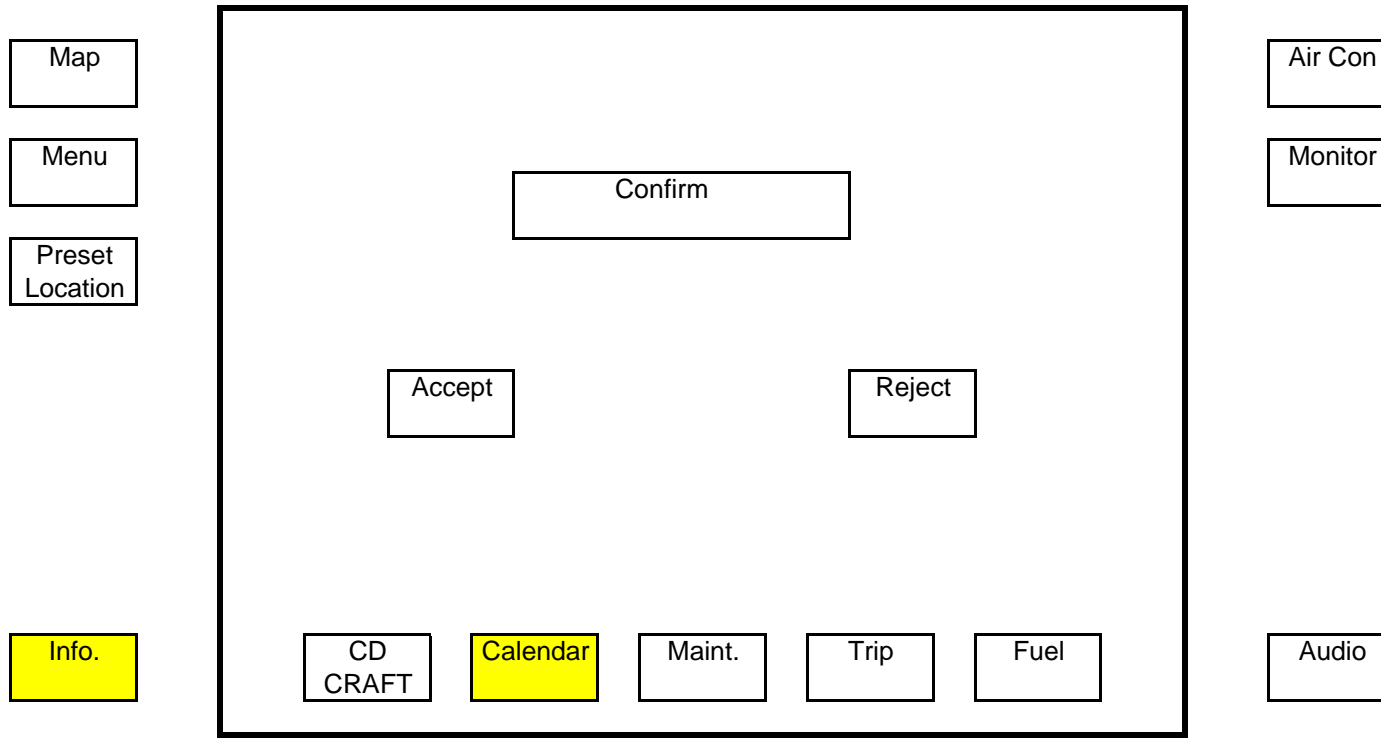

Select DAY by pressing + or -

→ MEMO → SET → → Once set, the screen will produce an alarm on the day with the selected reminder message.

Map

Menu

Preset
Location

Info.

Reset	Engine oil	(x10,000 km)
	0.1 0.5	1 1.5
Reset	Oil Filter	(x10,000 km)
	0.1 0.5	1 1.5
Reset	Tyres	(x10,000 km)
	0.1 0.5	1 1.5
Reset	Months	(months)
	0 6	12

CD CRAFT Calender **Maint.** Trip Fuel

Air Con

Monitor

Audio

Note: The "SET" function will not appear unless the vehicle is stationary.

- To clear any maintenance schedule, press and hold the "Set" button for 3 seconds.
- To set any maintenance schedule reminder, press and hold the "Set" button for 3 seconds then press the "Set" button again to move indicator up. Stop to set.
- The indicator bars in orange will move up and sound a reminder when reached to the end of the preset time/distance.