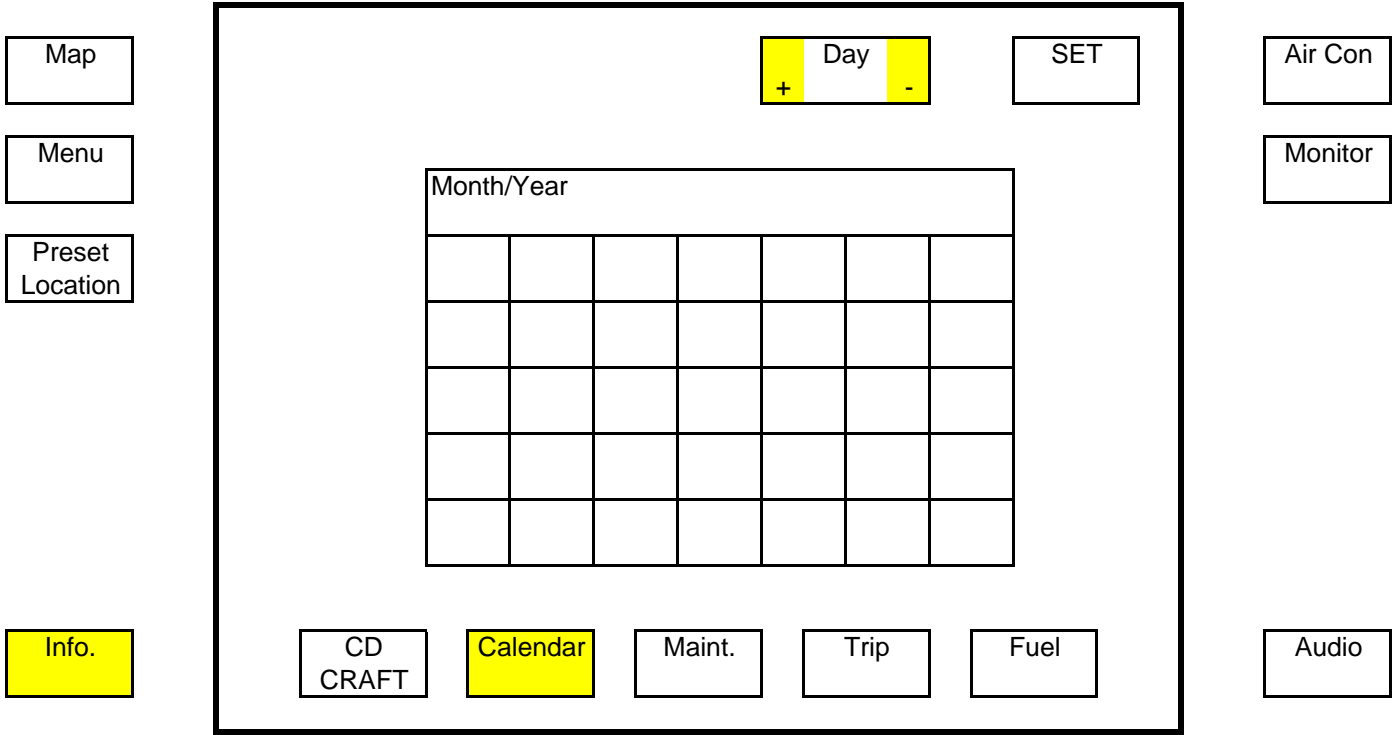

Map

Menu

Preset
Location

Info.

CD
CRAFT

Calendar

Maint.

Trip

Fuel

Air Con

Monitor

Audio

Day
+ -

SET

Month/Year

→ MEMO

Select DAY by pressing + or -