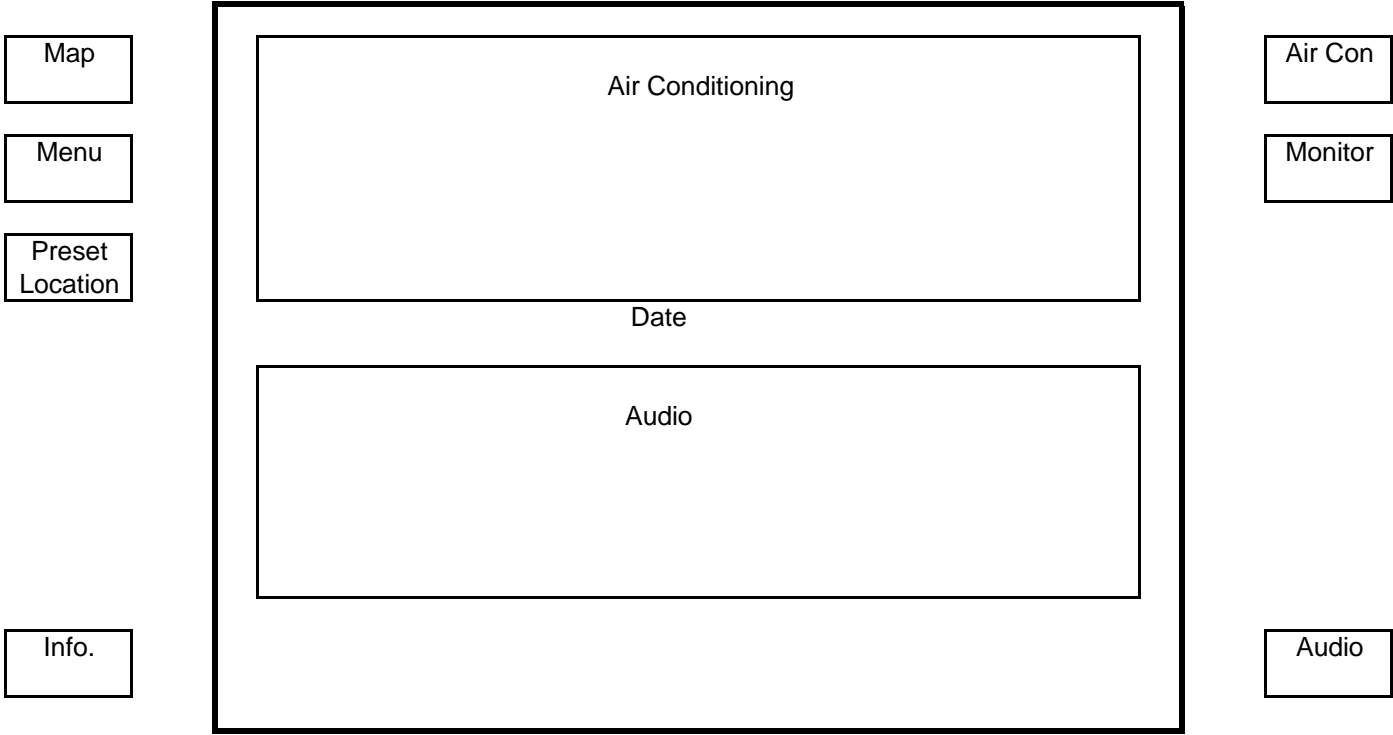

Traffic Info.

Radio traffic information (not available in Australia)

Blank