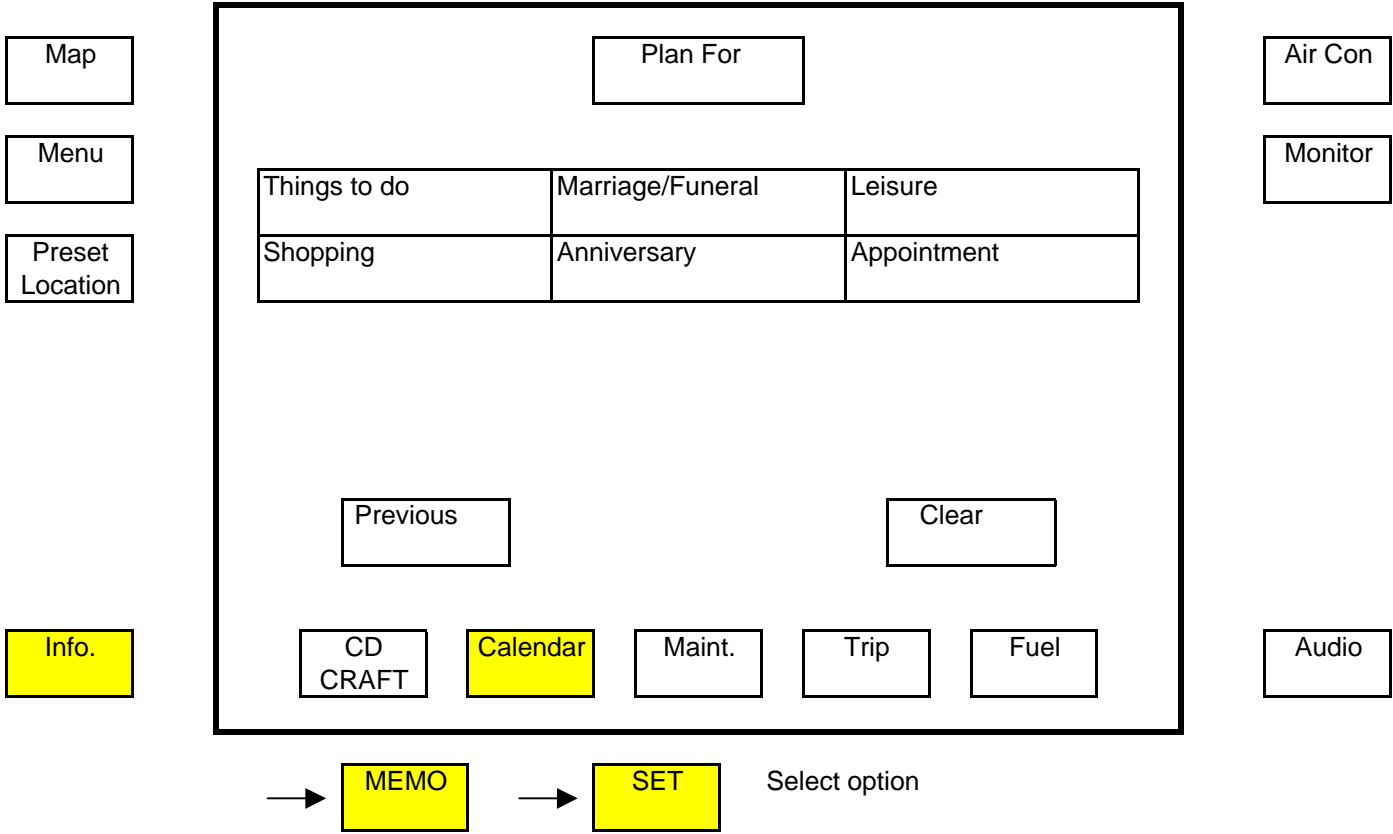

Map

Menu

Preset
Location

Info.

CD
CRAFT

Calendar

Maint.

Trip

Fuel

Air Con

Monitor

Audio

Day
+ -

SET

Month/Year

→ MEMO

Select DAY by pressing + or -

→ MEMO → SET → → Once set, the screen will produce an alarm on the day with the selected reminder message.

Map

Menu

Preset
Location

Info.

Reset	Engine oil	(x10,000 km)
	0.1 0.5	1 1.5
Reset	Oil Filter	(x10,000 km)
	0.1 0.5	1 1.5
Reset	Tyres	(x10,000 km)
	0.1 0.5	1 1.5
Reset	Months	(months)
	0 6	12

CD CRAFT Calender **Maint.** Trip Fuel

Air Con

Monitor

Audio

Note: The "SET" function will not appear unless the vehicle is stationary.

- To clear any maintenance schedule, press and hold the "Set" button for 3 seconds.
- To set any maintenance schedule reminder, press and hold the "Set" button for 3 seconds then press the "Set" button again to move indicator up. Stop to set.
- The indicator bars in orange will move up and sound a reminder when reached to the end of the preset time/distance.