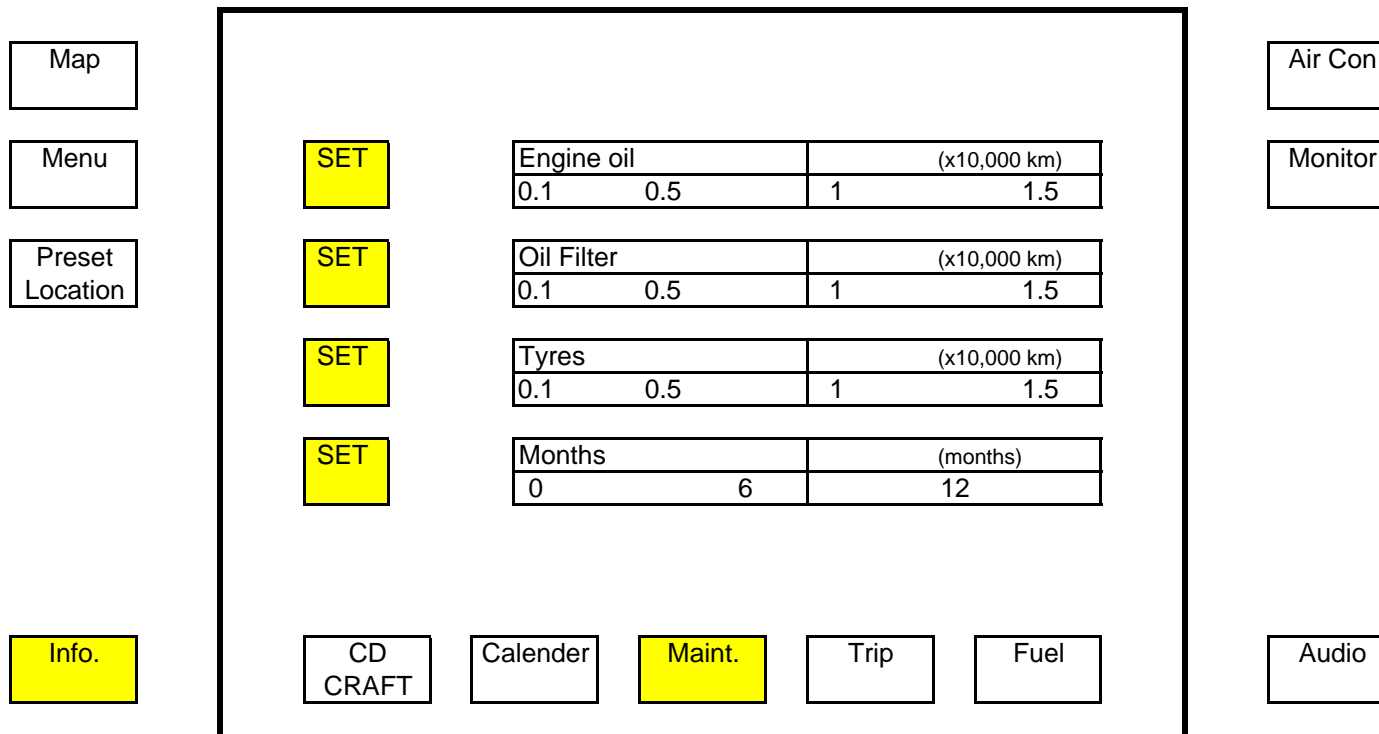

Select DAY by pressing + or -

→ MEMO → SET → → Once set, the screen will produce an alarm on the day with the selected reminder message.

Map

Menu

Preset
Location

Info.

Reset	Engine oil	(x10,000 km)
	0.1 0.5	1 1.5
Reset	Oil Filter	(x10,000 km)
	0.1 0.5	1 1.5
Reset	Tyres	(x10,000 km)
	0.1 0.5	1 1.5
Reset	Months	(months)
	0 6	12

CD CRAFT Calender **Maint.** Trip Fuel

Air Con

Monitor

Audio

Note: The "SET" function will not appear unless the vehicle is stationary.

- To clear any maintenance schedule, press and hold the "Set" button for 3 seconds.
- To set any maintenance schedule reminder, press and hold the "Set" button for 3 seconds then press the "Set" button again to move indicator up. Stop to set.
- The indicator bars in orange will move up and sound a reminder when reached to the end of the preset time/distance.

Map

Menu

Preset Location

Info.

TRIP INFORMATION Reset

			DURATION	TRIP	FUEL
Current Trip					
day	month	1			
day	month	2			
day	month	3			
day	month	4			

CD CRAFT
Calender
Maint.
Trip
Fuel

Air Con

Monitor

Audio

Reset

If the "Reset" is press for 3 seconds, it will reset the Current Trip to "0"

Map

Menu

Preset
Location

Info.