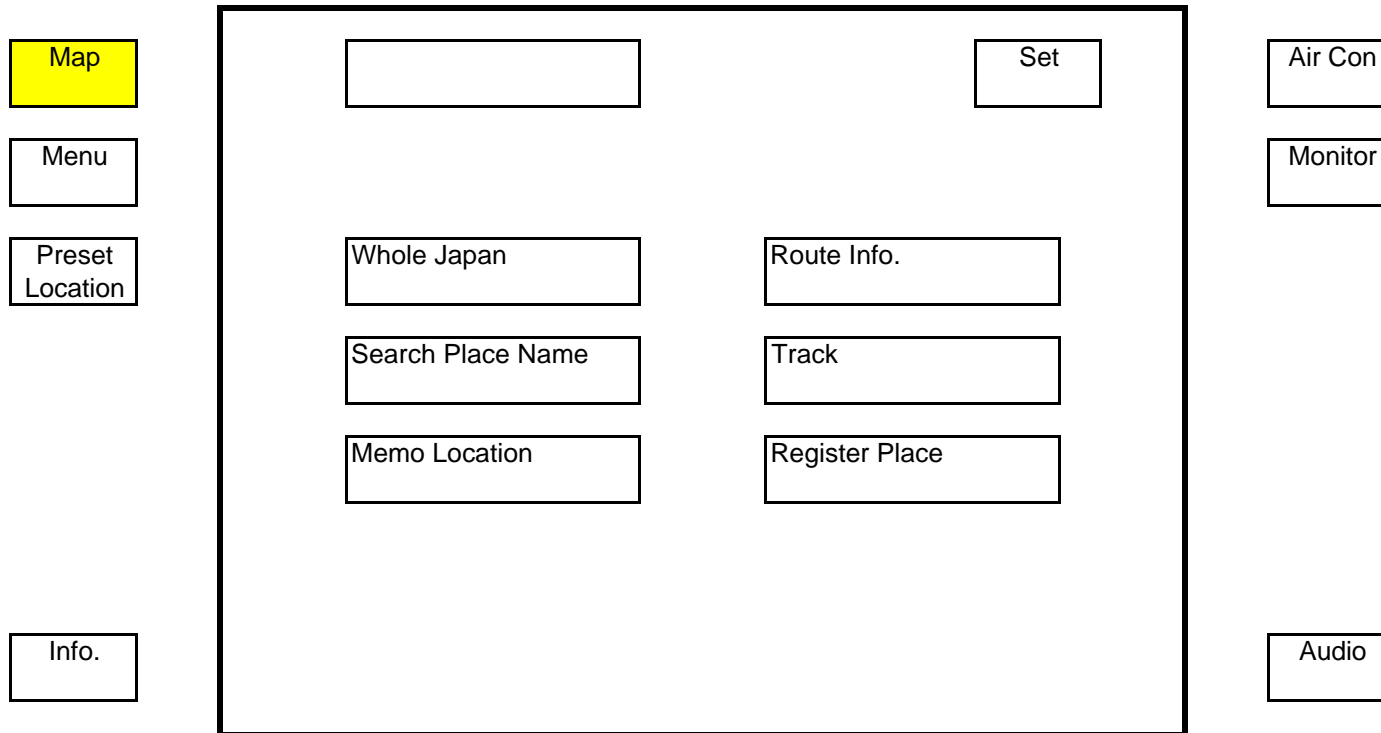

GPS TV does not work for Australia.