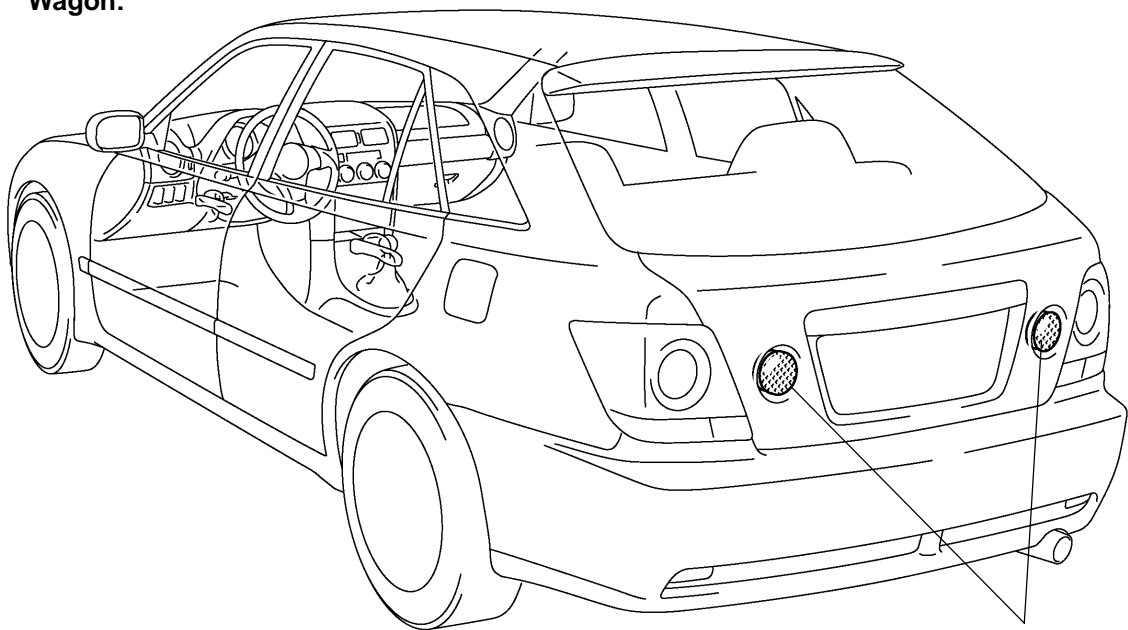

FOG LIGHT SYSTEM LOCATION

BE29Q-02

Sedan:

Rear Fog Light

Wagon:

Rear Fog Light