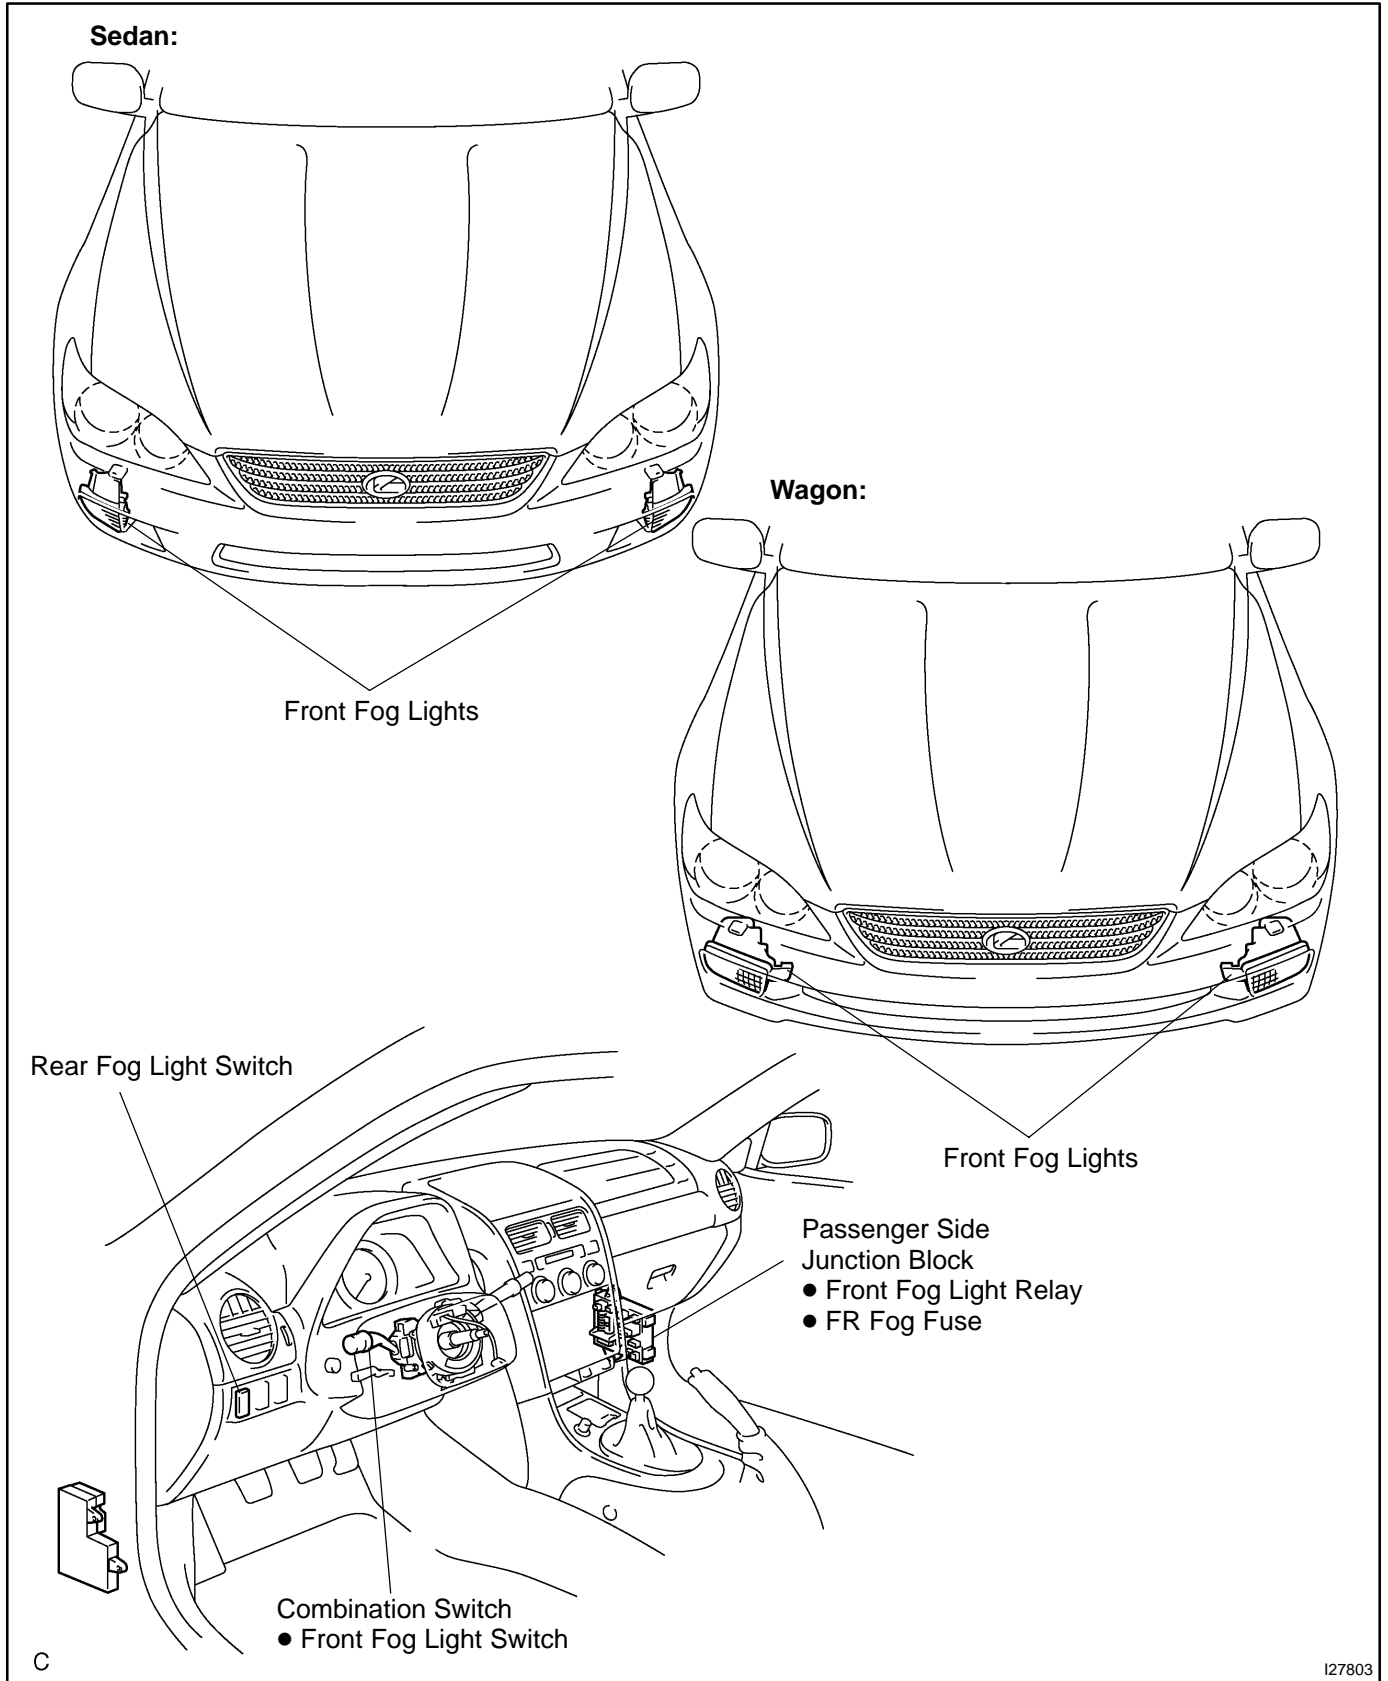

FOG LIGHT SYSTEM LOCATION

BE29Q-02

Sedan:

Rear Fog Light

Wagon:

Rear Fog Light