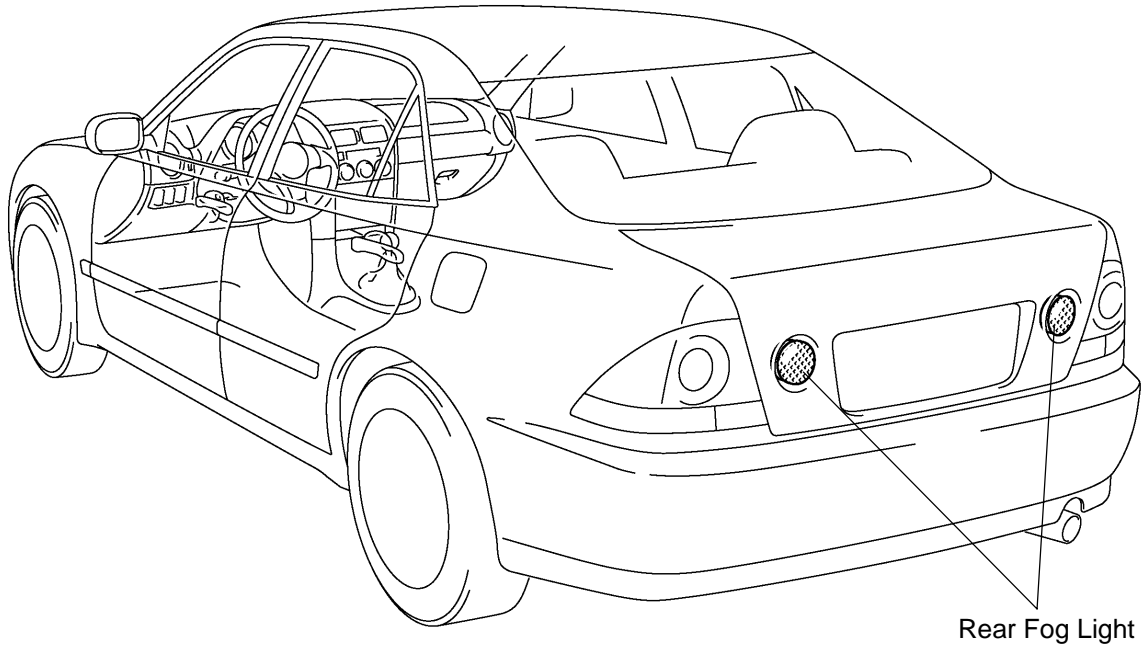

FOG LIGHT SYSTEM LOCATION

BE29Q-02

Sedan:

Rear Fog Light

Wagon:

Rear Fog Light